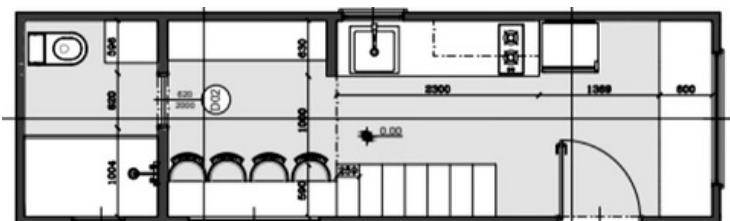

Sleeps 1-4

x1 Queen bed
x1 Daybed

Dimensions

8.4m Length
2.4m Length
4.3m Height

Price Guide

Starting price
\$135,000

Delivery

POA

Ground Floor

Loft Floor

Scan for a
Virtual Tour!

FEATURES

Structure

- Tri-Axle 8.4m X 2.4m trailer with stabilisers and electric brakes rated to 4.5 ton
- Trucore engineered steel frame
- STRUCTAFLOOR yellow tongue + underfloor insulation
- Earthwool R-2.5 sound shield insulation