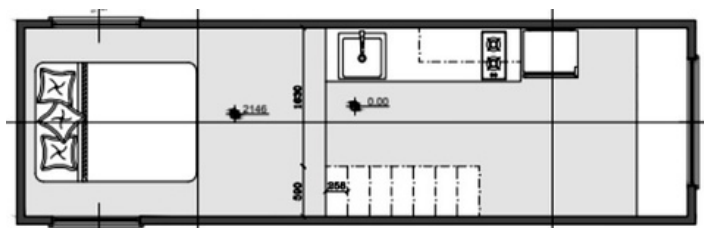

Sleeps 1-4

x1 Queen bed
x1 Daybed

Dimensions

8.4m Length
2.4m Length
4.3m Height

Price Guide

Starting price
\$135,000

Delivery

POA

Ground Floor

Loft Floor

Scan for a
Virtual Tour!

FEATURES

Structure

- Tri-Axle 8.4m X 2.4m trailer with stabilisers and electric brakes rated to 4.5 ton
- Trucore engineered steel frame
- STRUCTAFLOOR yellow tongue + underfloor insulation
- Earthwool R-2.5 sound shield insulation